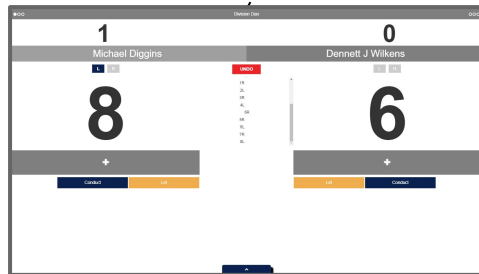

How Club Locker Venue Scoreboards Work

Assumption: To "live score" a match the Club Locker web app server must know of the scheduled match. This match has knowledge of the sport, players, teams, tournament, round, facility, court, referee and/or other data that relates to the specific match. The Club Locker Server is the database of record for match information.

Assumption: Mobile Live Scoring App is connected to the internet in real time throughout the duration of all matches and score keeper updates the score after each point.

WIFI

WIFI Live Scoring Mobile Device