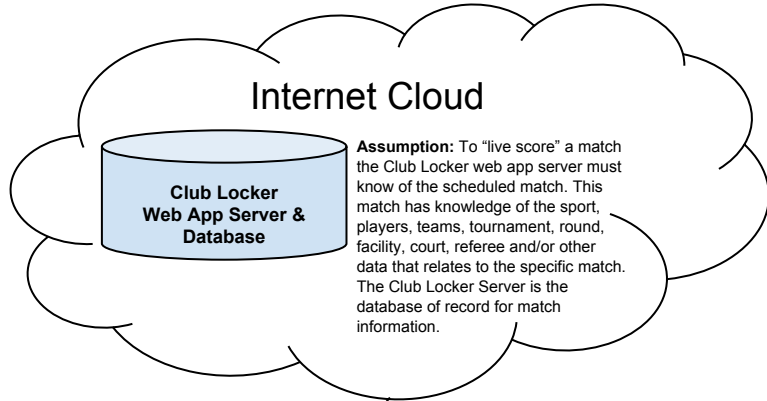

How Club Locker Venue Scoreboards Work

Assumption: To "live score" a match the Club Locker web app server must know of the scheduled match. This match has knowledge of the sport, players, teams, tournament, round, facility, court, referee and/or other data that relates to the specific match. The Club Locker Server is the database of record for match information.

Assumption: Mobile Live Scoring App is connected to the internet in real time throughout the duration of all matches and score keeper updates the score after each point.

WIFI

WIFI Live Scoring Mobile Device

Each configured scoreboard in a venue will listen for changes to the events in that venue and will display data appropriate for that event.

Event organizer assigns mobile device to Referee or Marker: Usually the device is already authenticated to local WIFI and the web app is launched, authenticated and event preselected.

Match play begins: Points are entered as they are scored in real time using interface on mobile device. User interface varies based on sport. Scoreboards listen for changes to scores and update content in real time.